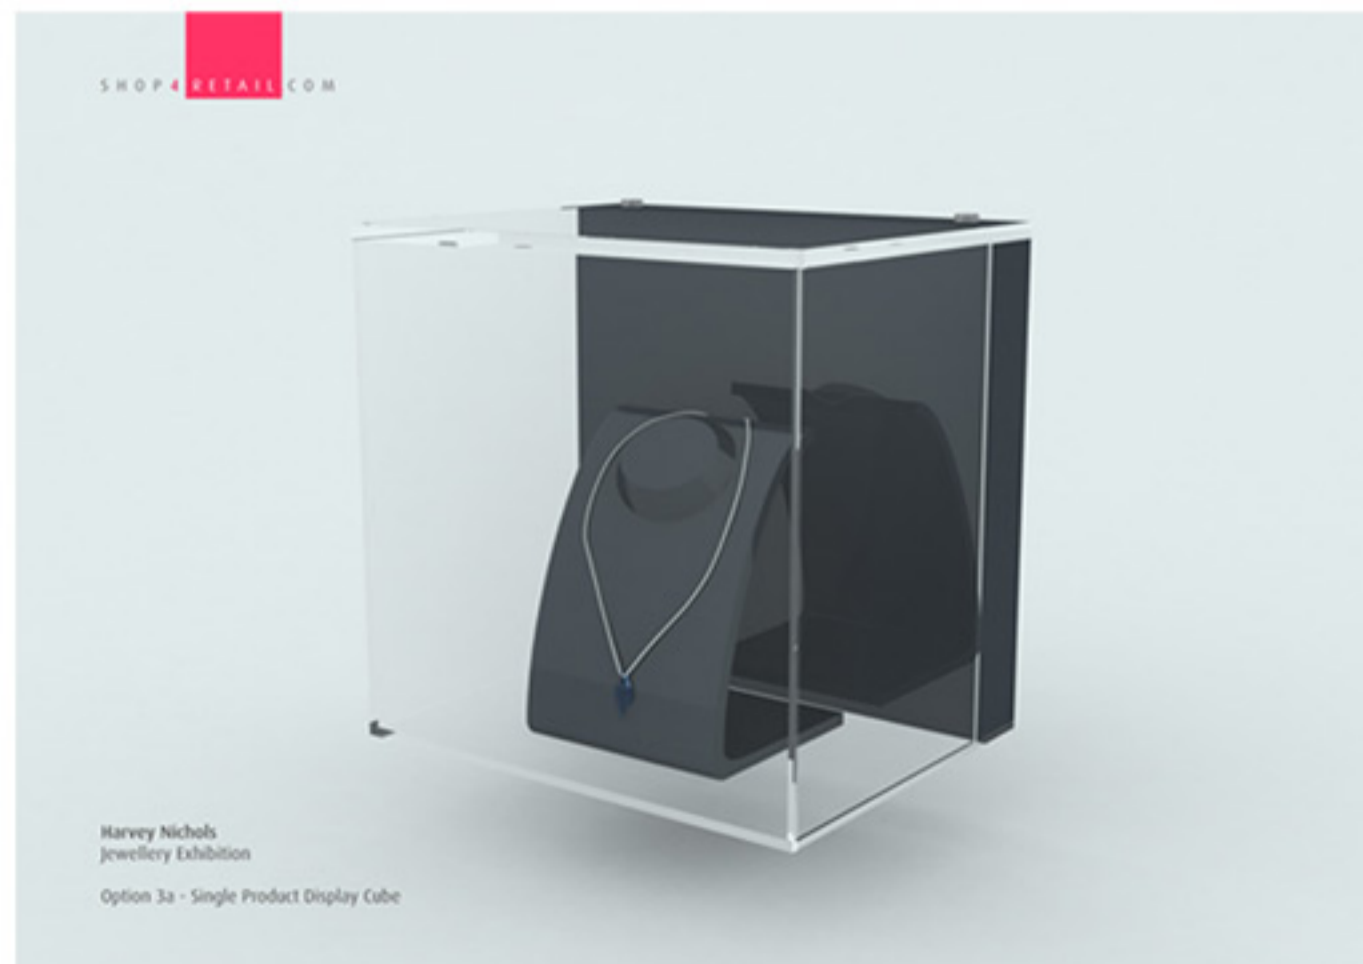

Shop4retail offer bespoke design service to Harvey Nichols

The design team at Shop4retail were commissioned to design and manufacture a product display cube which could be used for a forthcoming Jewellery Exhibition at the Manchester store.

Following a brief site survey of the space in which the cubes would be used we were able to gain an understanding of the light levels in the space, security issues and size. Our in-house visualisers then created 3D models of different options to enable the client to see the proposed ideas prior to placing an order.

On approval, the design for 18 was passed over to our production team for manufacturing and dispatch. The entire project from brief to installation was completed in under 4 weeks which demonstrates Shop4retail's ability to react quickly to clients need when required whilst continuing to offer a sustained service to our existing client base.

HARVEY NICHOLS
EXCHANGE SQUARE MANCHESTER 0161 828 8888
www.harveynichols.com

Display cubes in-situ